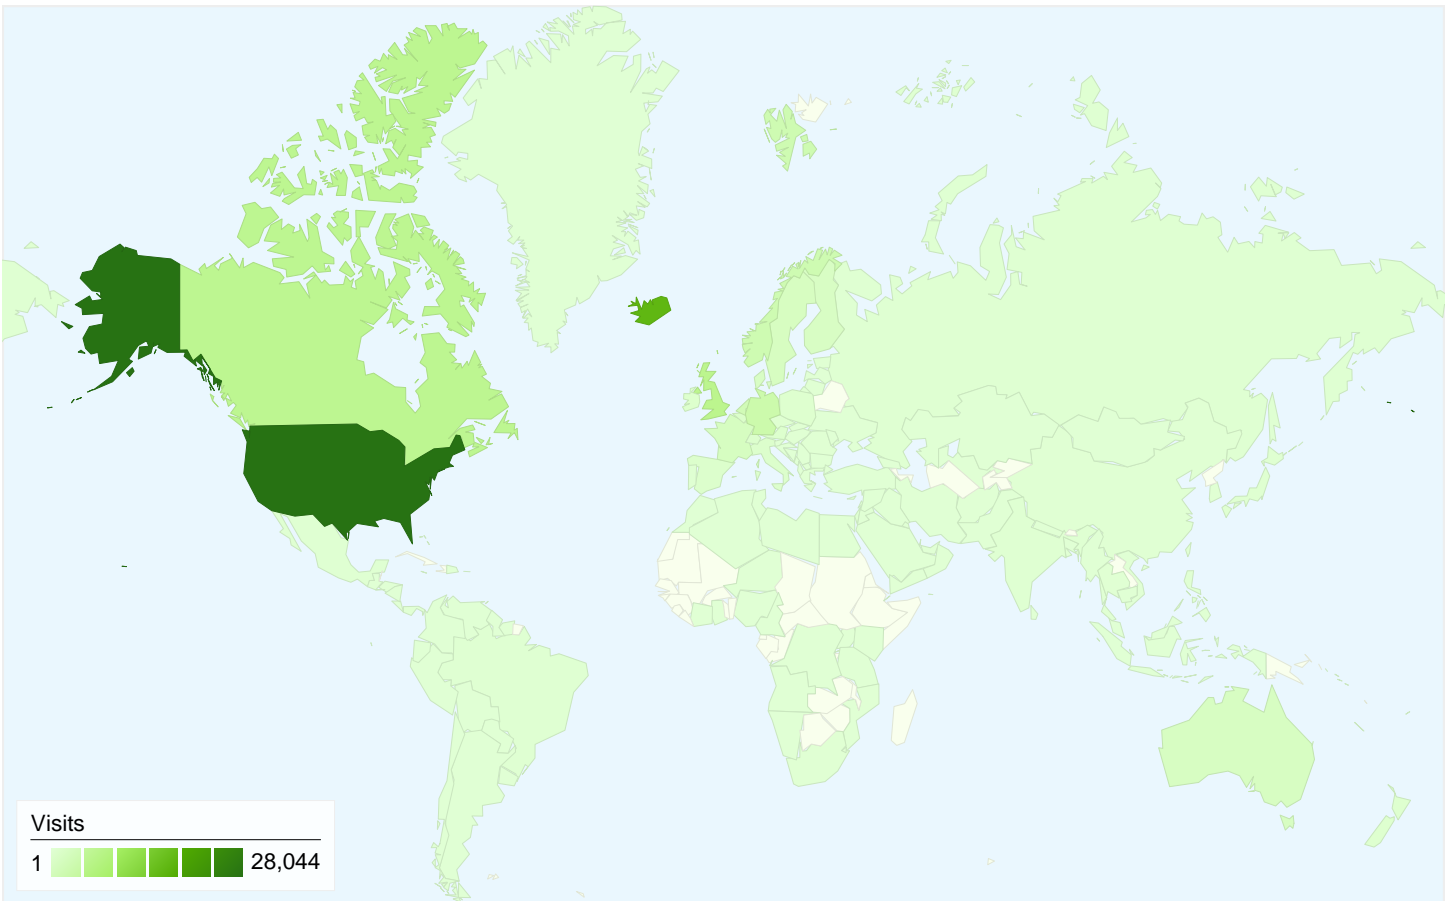

Visitors
59,035

Map Overlay

Traffic Sources Overview

- Referring Sites**
55,709.00 (67.42%)
- Direct Traffic**
13,861.00 (16.78%)
- Search Engines**
13,058.00 (15.80%)

Content Overview

Pages	Pageviews	% Pageviews
/Home/	27,881	13.26%
/News/ReadArticle/Volcano-	27,173	12.92%
/News/ReadArticle/Private-	7,389	3.51%
/News/ReadArticle/Volcano-	6,576	3.13%
/News/ReadArticle/Private-	5,236	2.49%

All traffic sources sent a total of 82,628 visits

- 16.78% Direct Traffic
- 67.42% Referring Sites
- 15.80% Search Engines

- **Referring Sites**
55,709.00 (67.42%)
- **Direct Traffic**
13,861.00 (16.78%)
- **Search Engines**
13,058.00 (15.80%)

Top Traffic Sources

Sources	Visits	% visits	Keywords	Visits	% visits
(direct) ((none))	13,861	16.78%	reykjavik grapevine	1,002	7.67%
google (organic)	12,349	14.95%	grapevine.is	439	3.36%
mbl.is (referral)	11,737	14.20%	grapevine	401	3.07%
reddit.com (referral)	11,409	13.81%	grapevine iceland	205	1.57%
facebook.com (referral)	7,334	8.88%	grapevine is	157	1.20%

82,628 visits came from 163 countries/territories

Site Usage						
Visits	Pages/Visit	Avg. Time on Site	% New Visits	Bounce Rate		
82,628 % of Site Total: 100.00%	2.55 Site Avg: 2.55 (0.00%)	00:01:32 Site Avg: 00:01:32 (0.00%)	67.86% Site Avg: 67.84% (0.03%)	66.62% Site Avg: 66.62% (0.00%)		
Country/Territory	Visits	Pages/Visit	Avg. Time on Site	% New Visits	Bounce Rate	
United States	28,044	2.14	00:01:02	82.94%	75.18%	
Iceland	17,021	2.71	00:02:00	40.96%	59.33%	
United Kingdom	5,854	3.19	00:01:35	69.68%	62.06%	
Canada	5,569	2.49	00:01:28	76.75%	70.57%	
Germany	3,326	3.52	00:02:55	57.13%	55.86%	
Norway	2,895	2.48	00:01:22	81.97%	62.97%	
Netherlands	2,445	3.30	00:02:13	51.74%	51.90%	
France	1,655	2.84	00:01:55	58.79%	58.13%	
Sweden	1,578	2.54	00:01:19	59.06%	62.99%	