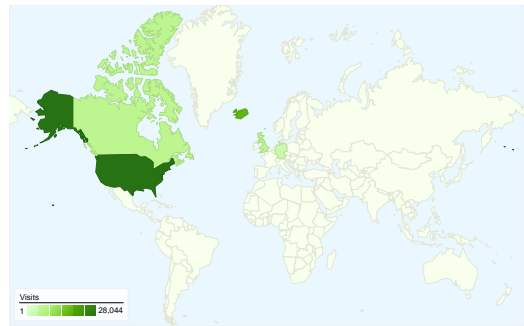

Site Usage

82,628 Visits

66.62% Bounce Rate

210,315 Pageviews

00:01:32 Avg. Time on Site

2.55 Pages/Visit

67.84% % New Visits

Visitors Overview

Visitors
59,035

Map Overlay

Traffic Sources Overview

- Referring Sites**
55,709.00 (67.42%)
- Direct Traffic**
13,861.00 (16.78%)
- Search Engines**
13,058.00 (15.80%)

Content Overview

Pages	Pageviews	% Pageviews
/Home/	27,881	13.26%
/News/ReadArticle/Volcano-	27,173	12.92%
/News/ReadArticle/Private-	7,389	3.51%
/News/ReadArticle/Volcano-	6,576	3.13%
/News/ReadArticle/Private-	5,236	2.49%

All traffic sources sent a total of 82,628 visits

- 16.78% Direct Traffic
- 67.42% Referring Sites
- 15.80% Search Engines

- **Referring Sites**
55,709.00 (67.42%)
- **Direct Traffic**
13,861.00 (16.78%)
- **Search Engines**
13,058.00 (15.80%)

82,628 visits came from 163 countries/territories

Site Usage						
Visits	Pages/Visit	Avg. Time on Site	% New Visits	Bounce Rate		
82,628 % of Site Total: 100.00%	2.55 Site Avg: 2.55 (0.00%)	00:01:32 Site Avg: 00:01:32 (0.00%)	67.86% Site Avg: 67.84% (0.03%)	66.62% Site Avg: 66.62% (0.00%)		
Country/Territory	Visits	Pages/Visit	Avg. Time on Site	% New Visits	Bounce Rate	
United States	28,044	2.14	00:01:02	82.94%	75.18%	
Iceland	17,021	2.71	00:02:00	40.96%	59.33%	
United Kingdom	5,854	3.19	00:01:35	69.68%	62.06%	
Canada	5,569	2.49	00:01:28	76.75%	70.57%	
Germany	3,326	3.52	00:02:55	57.13%	55.86%	
Norway	2,895	2.48	00:01:22	81.97%	62.97%	
Netherlands	2,445	3.30	00:02:13	51.74%	51.90%	
France	1,655	2.84	00:01:55	58.79%	58.13%	
Sweden	1,578	2.54	00:01:19	59.06%	62.99%	