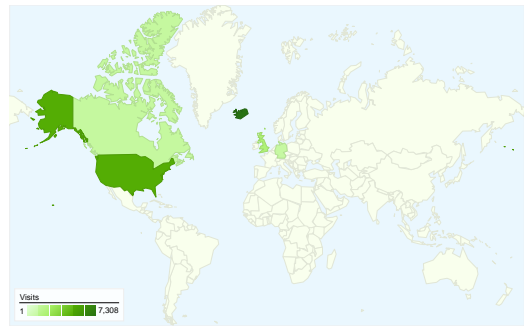

Site Usage

23,359 Visits

64.20% Bounce Rate

59,695 Pageviews

00:02:17 Avg. Time on Site

2.56 Pages/Visit

52.40% % New Visits

Visitors Overview

Visitors
14,206

Map Overlay

Traffic Sources Overview

- **Search Engines**
10,446.00 (44.72%)
- **Direct Traffic**
6,945.00 (29.73%)
- **Referring Sites**
5,968.00 (25.55%)

Content Overview

Pages	Pageviews	% Pageviews
/Home/	17,358	29.08%
/Music/	1,911	3.20%
/Classifieds/	1,491	2.50%
/Food/	898	1.50%
/Travel/	779	1.30%

14,206 people visited this site

23,359 Visits

14,206 Absolute Unique Visitors

59,695 Pageviews

2.56 Average Pageviews

00:02:17 Time on Site

64.20% Bounce Rate

52.40% New Visits

23,359 visits came from 126 countries/territories

Site Usage						
Visits	Pages/Visit	Avg. Time on Site	% New Visits	Bounce Rate		
23,359 % of Site Total: 100.00%	2.56 Site Avg: 2.56 (0.00%)	00:02:17 Site Avg: 00:02:17 (0.00%)	52.44% Site Avg: 52.40% (0.08%)	64.20% Site Avg: 64.20% (0.00%)		
Country/Territory	Visits	Pages/Visit	Avg. Time on Site	% New Visits	Bounce Rate	
Iceland	7,308	2.70	00:02:11	44.36%	59.95%	
United States	4,787	2.52	00:02:07	58.37%	67.52%	
United Kingdom	2,035	2.83	00:02:15	61.92%	61.77%	
Canada	1,146	2.34	00:01:27	49.48%	69.81%	
Germany	1,082	3.32	00:03:55	57.76%	61.83%	
France	773	1.91	00:01:26	34.80%	75.94%	
Netherlands	705	2.42	00:01:53	49.79%	62.27%	
Poland	458	1.39	00:01:17	23.80%	83.19%	
Finland	454	2.13	00:04:34	35.46%	66.96%	