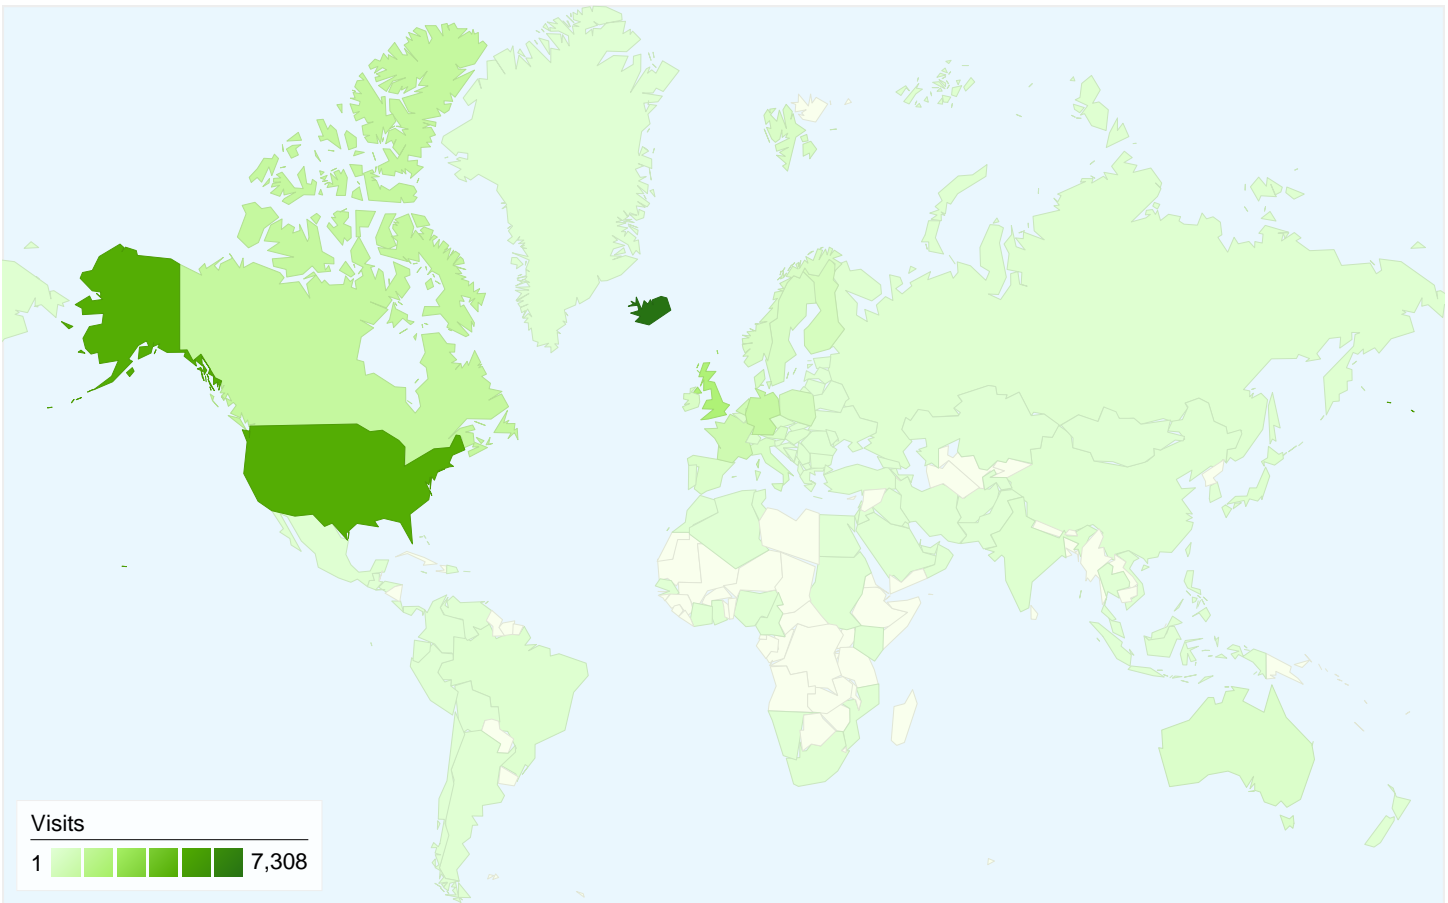

Visitors
14,206

Map Overlay

Traffic Sources Overview

- **Search Engines**
10,446.00 (44.72%)
- **Direct Traffic**
6,945.00 (29.73%)
- **Referring Sites**
5,968.00 (25.55%)

Content Overview

Pages	Pageviews	% Pageviews
/Home/	17,358	29.08%
/Music/	1,911	3.20%
/Classifieds/	1,491	2.50%
/Food/	898	1.50%
/Travel/	779	1.30%

14,206 people visited this site

23,359 Visits

14,206 Absolute Unique Visitors

59,695 Pageviews

2.56 Average Pageviews

00:02:17 Time on Site

64.20% Bounce Rate

52.40% New Visits

All traffic sources sent a total of 23,359 visits

-  29.73% Direct Traffic
-  25.55% Referring Sites
-  44.72% Search Engines

-  Search Engines
10,446.00 (44.72%)
-  Direct Traffic
6,945.00 (29.73%)
-  Referring Sites
5,968.00 (25.55%)

23,359 visits came from 126 countries/territories

Site Usage						
Visits	Pages/Visit	Avg. Time on Site	% New Visits	Bounce Rate		
23,359 % of Site Total: 100.00%	2.56 Site Avg: 2.56 (0.00%)	00:02:17 Site Avg: 00:02:17 (0.00%)	52.44% Site Avg: 52.40% (0.08%)	64.20% Site Avg: 64.20% (0.00%)		
Country/Territory	Visits	Pages/Visit	Avg. Time on Site	% New Visits	Bounce Rate	
Iceland	7,308	2.70	00:02:11	44.36%	59.95%	
United States	4,787	2.52	00:02:07	58.37%	67.52%	
United Kingdom	2,035	2.83	00:02:15	61.92%	61.77%	
Canada	1,146	2.34	00:01:27	49.48%	69.81%	
Germany	1,082	3.32	00:03:55	57.76%	61.83%	
France	773	1.91	00:01:26	34.80%	75.94%	
Netherlands	705	2.42	00:01:53	49.79%	62.27%	
Poland	458	1.39	00:01:17	23.80%	83.19%	
Finland	454	2.13	00:04:34	35.46%	66.96%	