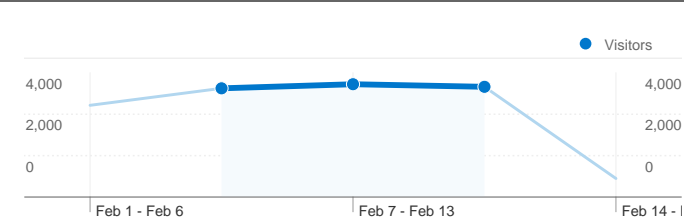

### Site Usage

21,185 Visits

62.91% Bounce Rate

57,617 Pageviews

00:02:08 Avg. Time on Site

2.72 Pages/Visit

50.27% % New Visits

### Visitors Overview

Visitors  
12,530

## 12,530 people visited this site

21,185 Visits

12,530 Absolute Unique Visitors

57,617 Pageviews

2.72 Average Pageviews

00:02:08 Time on Site

62.91% Bounce Rate

50.27% New Visits

**21,185 visits came from 129 countries/territories**

Site Usage						
Visits	Pages/Visit	Avg. Time on Site	% New Visits	Bounce Rate		
<b>21,185</b> % of Site Total: 100.00%	<b>2.72</b> Site Avg: 2.72 (0.00%)	<b>00:02:08</b> Site Avg: 00:02:08 (0.00%)	<b>50.29%</b> Site Avg: 50.27% (0.05%)	<b>62.91%</b> Site Avg: 62.91% (0.00%)		
Country/Territory	Visits	Pages/Visit	Avg. Time on Site	% New Visits	Bounce Rate	
Iceland	<b>6,852</b>	2.81	00:02:09	39.00%	59.38%	
United States	<b>4,700</b>	2.76	00:01:57	57.66%	65.55%	
United Kingdom	<b>1,586</b>	3.10	00:02:00	61.98%	61.92%	
Germany	<b>1,144</b>	3.01	00:03:05	50.44%	59.35%	
Canada	<b>1,062</b>	2.72	00:02:11	48.02%	62.43%	
France	<b>471</b>	2.48	00:01:53	52.65%	67.94%	
Netherlands	<b>449</b>	2.08	00:00:42	43.21%	65.92%	
Sweden	<b>402</b>	2.19	00:01:34	58.96%	69.65%	
Finland	<b>385</b>	2.31	00:02:43	41.56%	69.09%	