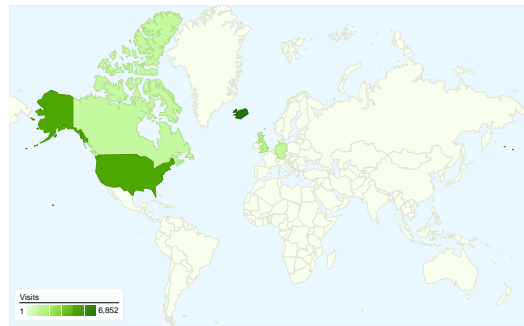

Map Overlay

Traffic Sources Overview

- **Search Engines**
  9,745.00 (46.00%)
- **Direct Traffic**
  5,756.00 (27.17%)
- **Referring Sites**
  5,684.00 (26.83%)

Content Overview

Pages	Pageviews	% Pageviews
/Home/	14,531	25.22%
/Music/	1,386	2.41%
/Classifieds/	1,183	2.05%
/Food/	802	1.39%
/Travel/	703	1.22%