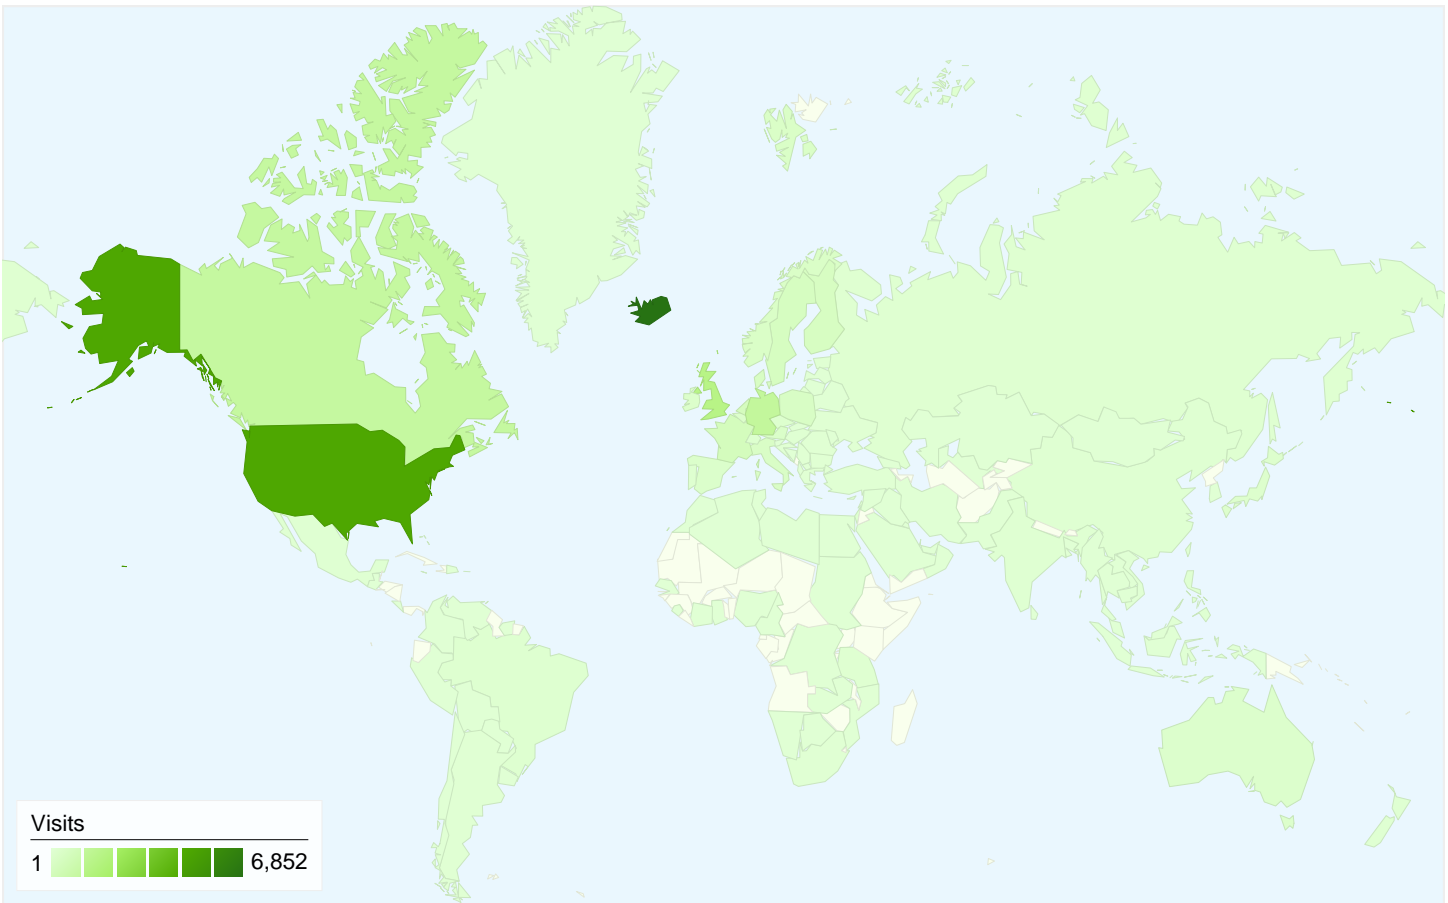

### Visitors Overview

Visitors  
12,530

## All traffic sources sent a total of 21,185 visits

- 27.17% Direct Traffic
- 26.83% Referring Sites
- 46.00% Search Engines

- Search Engines**  
9,745.00 (46.00%)
- Direct Traffic**  
5,756.00 (27.17%)
- Referring Sites**  
5,684.00 (26.83%)

## Top Traffic Sources

Sources	Visits	% visits	Keywords	Visits	% visits
google (organic)	9,289	43.85%	reykjavik grapevine	660	6.77%
(direct) ((none))	5,756	27.17%	grapevine	251	2.58%
facebook.com (referral)	1,223	5.77%	grapevine.is	236	2.42%
images.google.com (referral)	418	1.97%	grapevine iceland	170	1.74%
ow.ly (referral)	369	1.74%	iceland grapevine	115	1.18%

**21,185 visits came from 129 countries/territories**

Site Usage						
Visits	Pages/Visit	Avg. Time on Site	% New Visits	Bounce Rate		
<b>21,185</b> % of Site Total: 100.00%	<b>2.72</b> Site Avg: 2.72 (0.00%)	<b>00:02:08</b> Site Avg: 00:02:08 (0.00%)	<b>50.29%</b> Site Avg: 50.27% (0.05%)	<b>62.91%</b> Site Avg: 62.91% (0.00%)		
Country/Territory	Visits	Pages/Visit	Avg. Time on Site	% New Visits	Bounce Rate	
Iceland	<b>6,852</b>	2.81	00:02:09	39.00%	59.38%	
United States	<b>4,700</b>	2.76	00:01:57	57.66%	65.55%	
United Kingdom	<b>1,586</b>	3.10	00:02:00	61.98%	61.92%	
Germany	<b>1,144</b>	3.01	00:03:05	50.44%	59.35%	
Canada	<b>1,062</b>	2.72	00:02:11	48.02%	62.43%	
France	<b>471</b>	2.48	00:01:53	52.65%	67.94%	
Netherlands	<b>449</b>	2.08	00:00:42	43.21%	65.92%	
Sweden	<b>402</b>	2.19	00:01:34	58.96%	69.65%	
Finland	<b>385</b>	2.31	00:02:43	41.56%	69.09%	